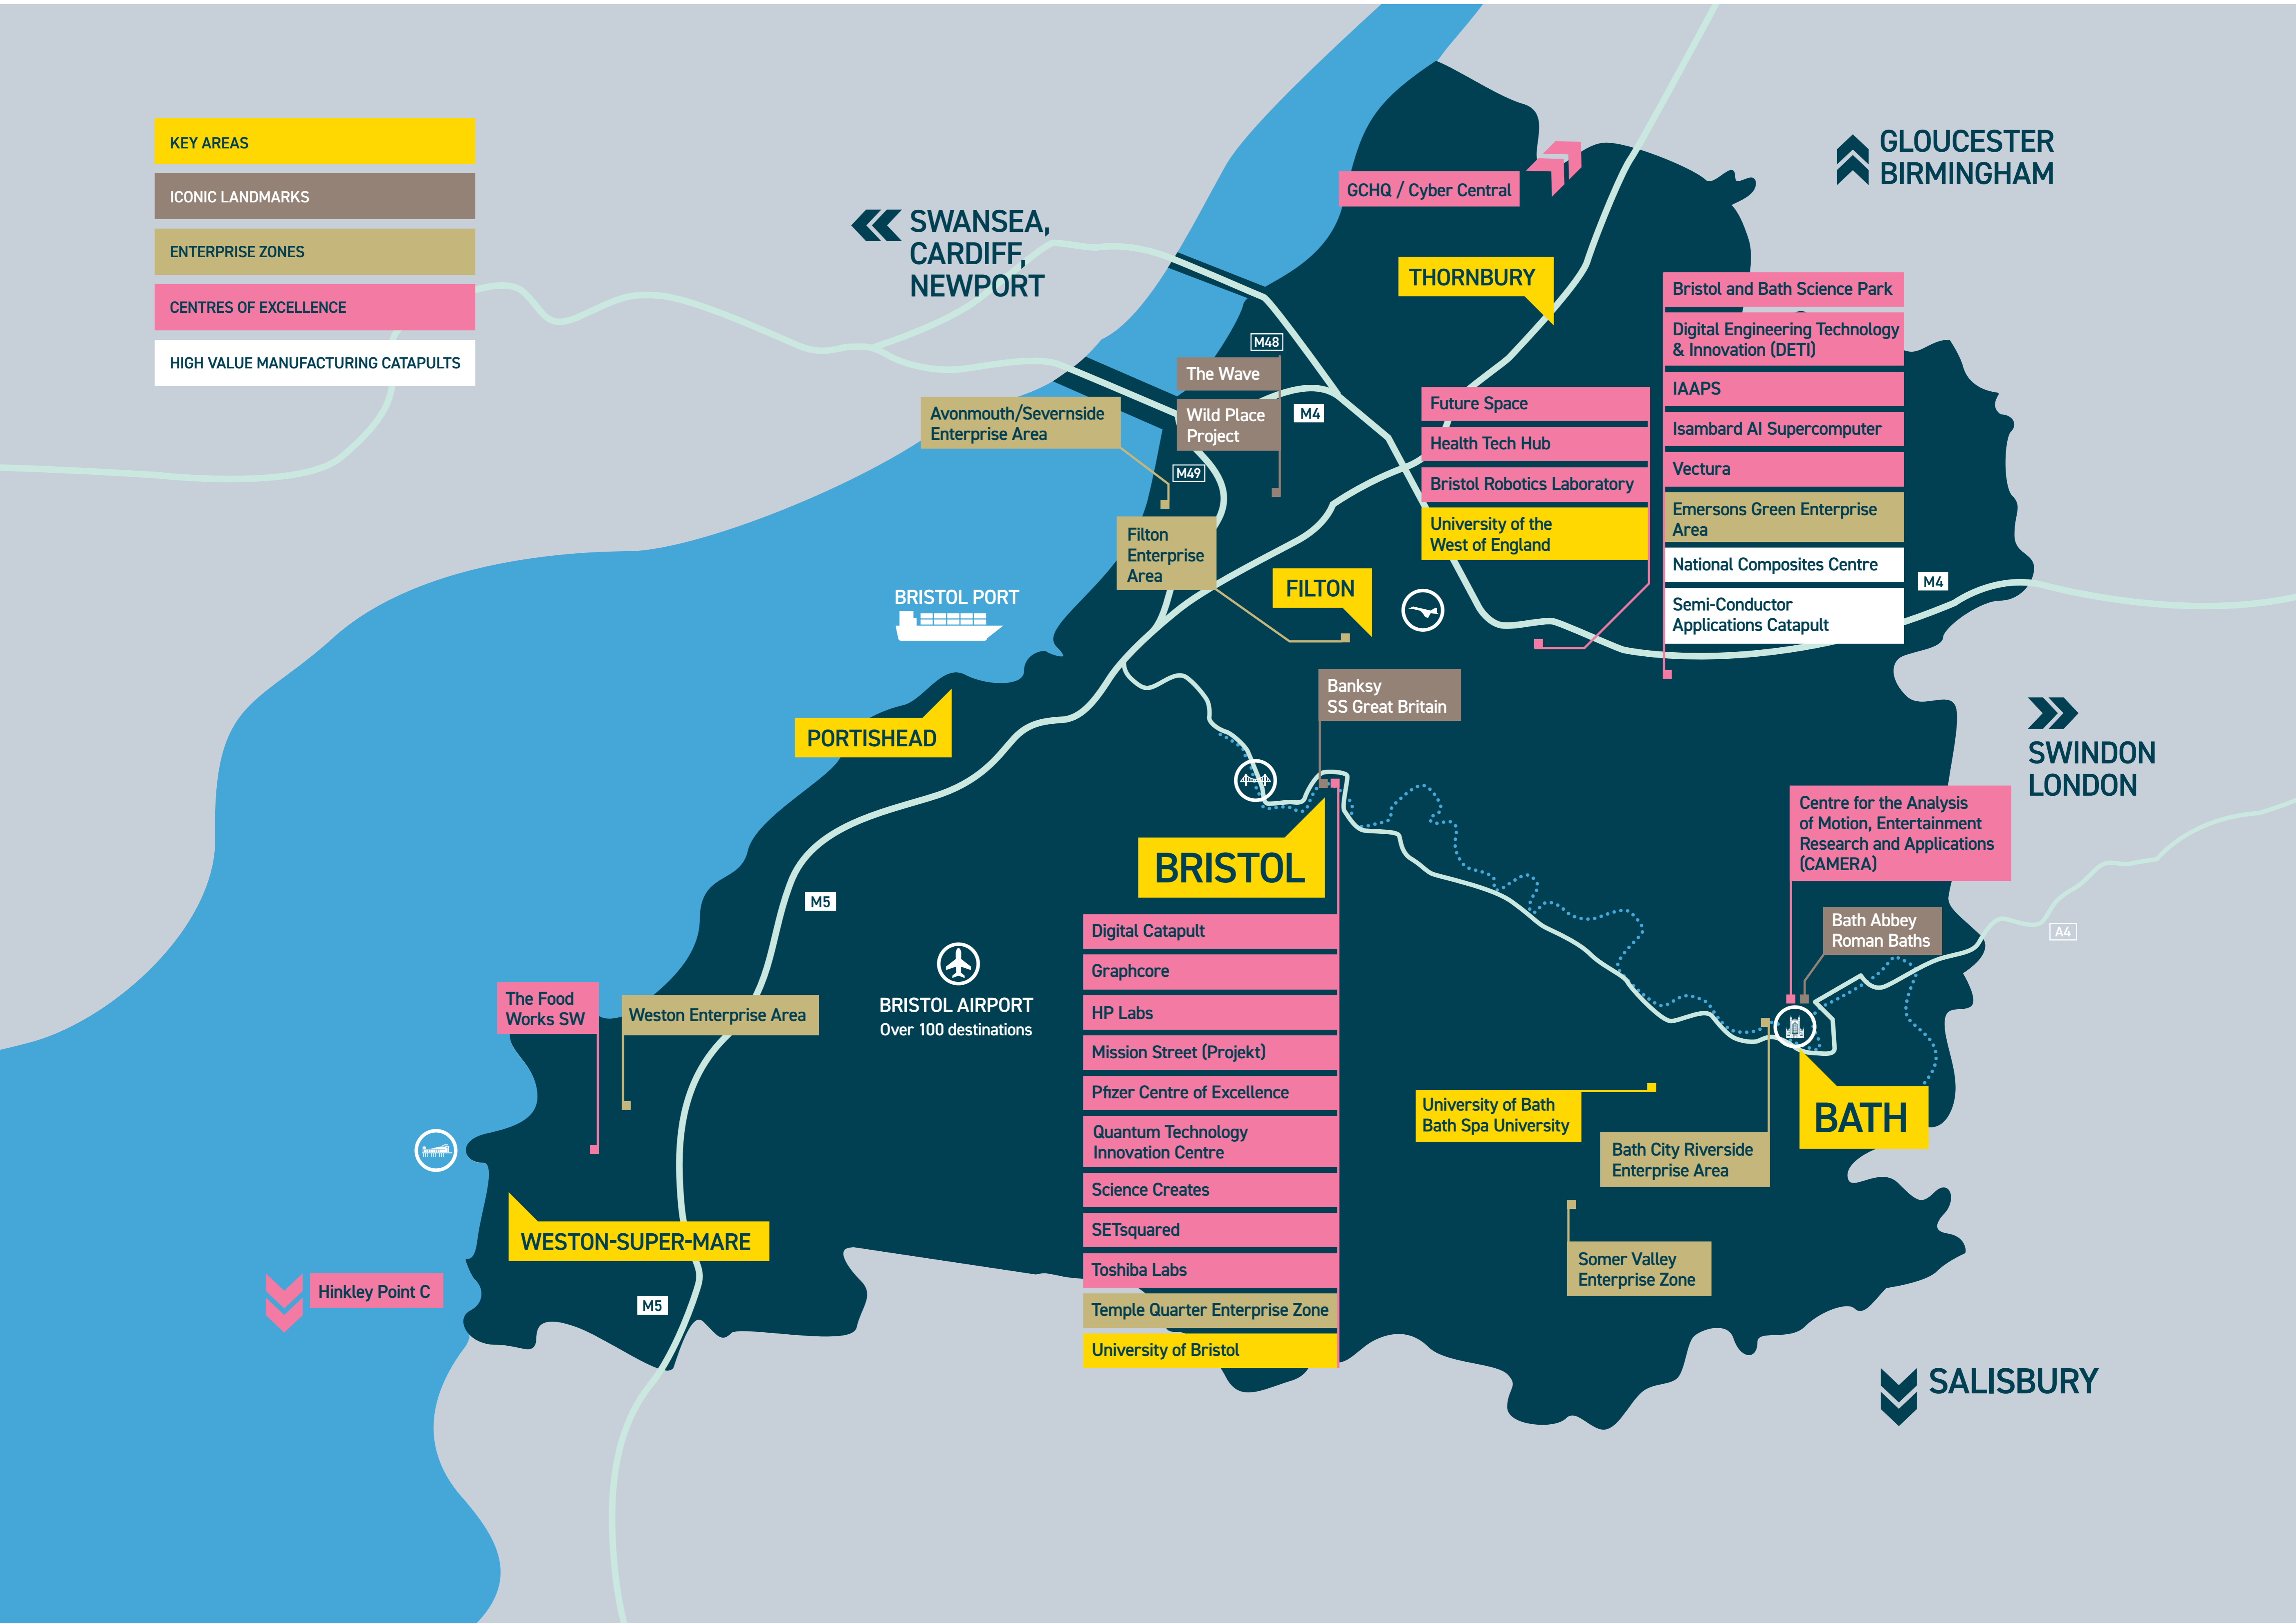

- KEY AREAS
- ICONIC LANDMARKS
- ENTERPRISE ZONES
- CENTRES OF EXCELLENCE
- HIGH VALUE MANUFACTURING CATAPULTS

SWANSEA, CARDIFF, NEWPORT

GLOUCESTER BIRMINGHAM

GCHQ / Cyber Central

THORNBURY

- Bristol and Bath Science Park
- Digital Engineering Technology & Innovation (DETI)
- IAAPS
- Isambard AI Supercomputer
- Vectura
- Emersons Green Enterprise Area
- National Composites Centre
- Semi-Conductor Applications Catapult

Avonmouth/Severnside Enterprise Area

The Wave

Wild Place Project

- Future Space
- Health Tech Hub
- Bristol Robotics Laboratory

University of the West of England

Filton Enterprise Area

FILTON

BRISTOL PORT

Banksy SS Great Britain

PORTISHEAD

SWINDON LONDON

BRISTOL

- Digital Catapult
- Graphcore
- HP Labs
- Mission Street (Projekt)
- Pfizer Centre of Excellence
- Quantum Technology Innovation Centre
- Science Creates
- SETsquared
- Toshiba Labs
- Temple Quarter Enterprise Zone
- University of Bristol

BATH

Bath City Riverside Enterprise Area

WESTON-SUPER-MARE

Somer Valley Enterprise Zone

Hinkley Point C

SALISBURY